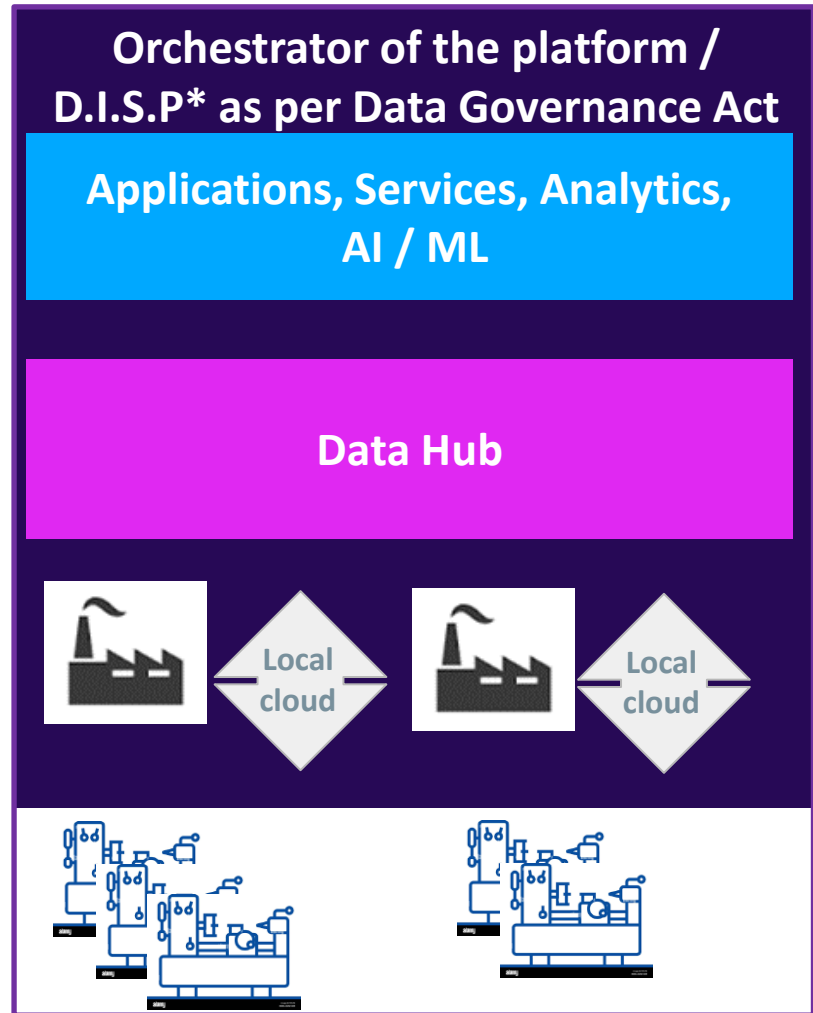

A solution to scale and accelerate datasharing

**Data4
Industry-X**

Services

Insights + decision making

EcoSystem Data Exchange

governed, trusted, compliant,
secure and scalable

Factories

Edge micro services & storage,
data Exchange controllers

Shopfloor Assets

Data collection & modeling

Joined expertise

* Data Intermediation Service Provider